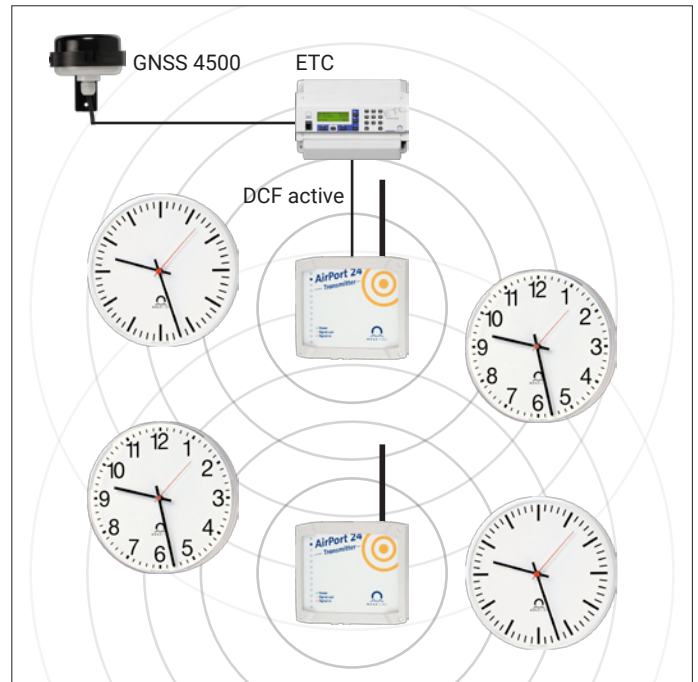

All AirPort24 radio telegram slave clocks within this range automatically set themselves to the current time and date. The AirPort24 radio telegram slave clocks are powered by battery(ies).

SYNCHRONIZATION

The AirPort24 radio telegram transmitter is synchronized either via the DCF active telegram of a MOBATIME master clock or LAN (NTP input RJ45).

EXTENSION

AirPort24 radio telegram repeaters can be used to increase the range. These receive the MOBATIME AirPort24 time telegram from the AirPort24 transmitter at the edge of the distribution radius and in turn transmit the time telegram within a radius of approx. 250 m to the radio telegram slave clocks.

The MOBATIME AirPort24 radio telegram technology is suitable both as a stand-alone, wireless clock system and as a supplement to an existing, conventional clock system where subsequent extension of the wiring is costly or not possible for other reasons.

ADVANTAGES

- transmission of the complete time and date protocol
- secure transmission within a radius of up to approx. 250 m (indoors), up to approx. 1,000 m outdoors
- unlimited number of AirPort24 radio telegram slave clocks within the range
- can be extended indefinitely using repeaters (amplifiers)
- simple, cost-effective and flexible installation, no cabling required

TRANSMITTER WITH DCF ACTIVE INPUT AND REPEATER