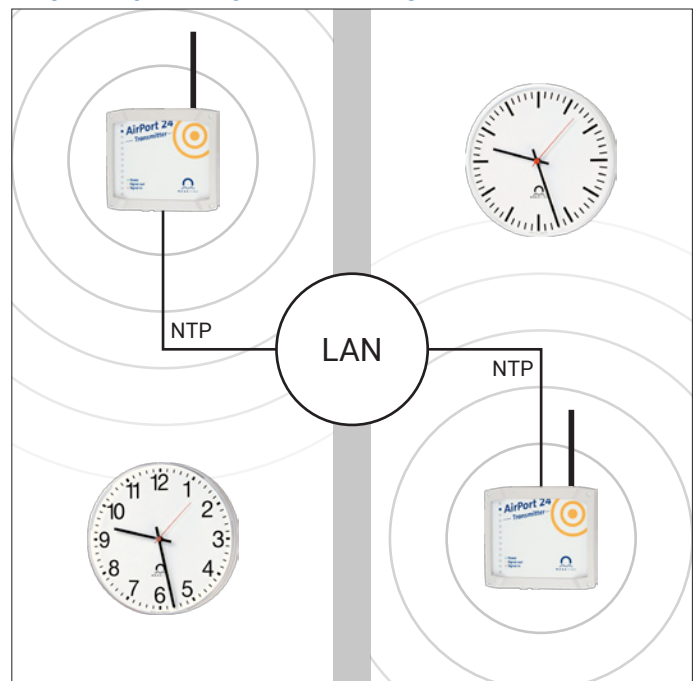

TWO TRANSMITTERS WITH NTP INPUT