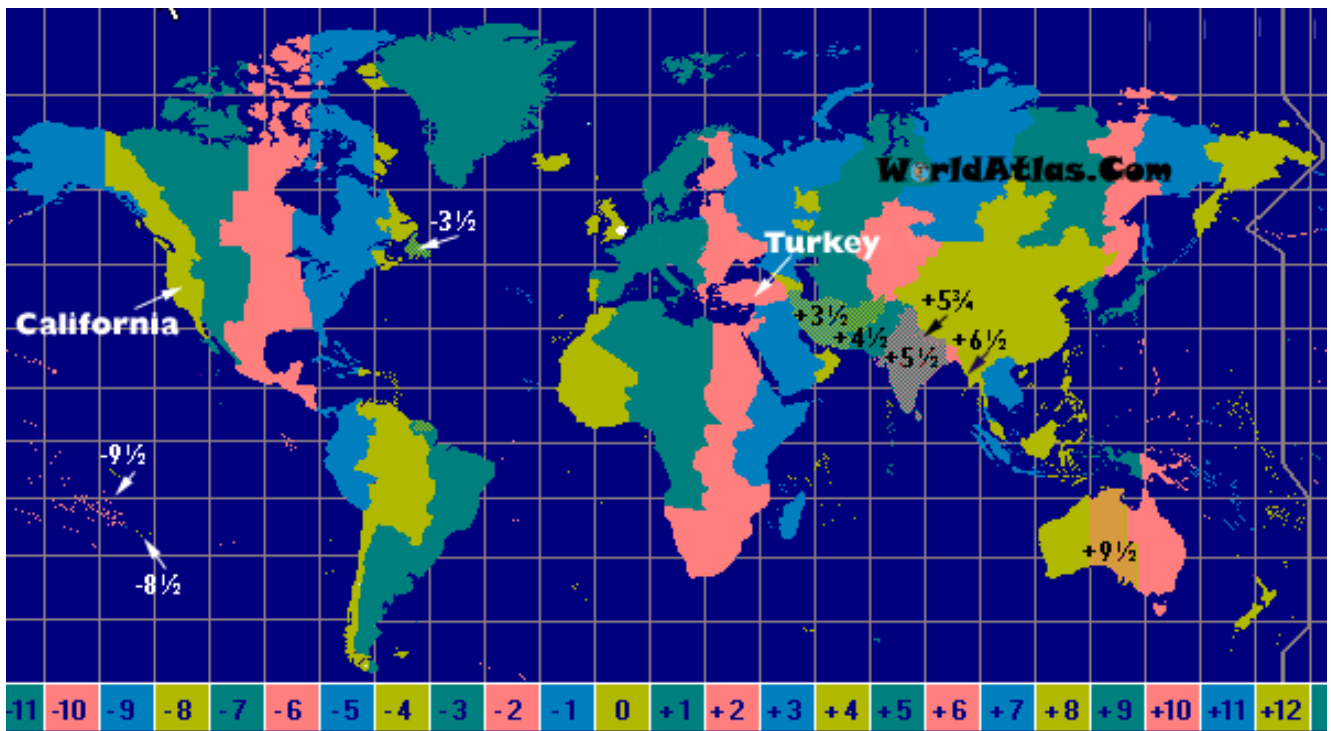

Timezone Table

Version 9.0

1 Standard Time Zone Table

Time zone entries in the standard season table (version 9.0).

Time zone	City / State	UTC Offset	DST Change	Standard → DST	DST → Standard
00	UTC (GMT), Monrovia, Casablanca	0	No		
01	London, Dublin, Edinburgh, Lisbon	0	Yes	Last Sun. Mar. (01:00)	Last Sun. Oct. (02:00)
02	Brussels, Amsterdam, Berlin, Bern, Copenhagen, Madrid, Oslo, Paris, Rome, Stockholm, Vienna, Bel- grade, Bratislava, Buda- pest, Liubliana, Prague, Sarajevo, Sofia, Vilnius, Warsaw, Zagreb	+1	Yes	Last Sun. Mar. (02:00)	Last Sun. Oct. (03:00)
03	Athens, Istanbul, Minsk, Helsinki, Riga, Tallinn, Kaliningrad	+2	Yes	Last Sun. Mar. (03:00)	Last Sun. Oct. (04:00)
04	Bucharest, Romania	+2	Yes	Last Sun. Mar. (03:00)	Last Sun. Oct. (04:00)
05	Cairo, Pretoria, Harare	+2	No		
06	Dhaka	+6	Yes	Wed. 31. Mar. (22:59) (2010)	Sun. 31. Oct. (23:59) (2010)
07	Tel Aviv	+2	Yes	Last Fri. Mar. (02:00)	2 nd Sun. Oct. (02:00) (2010)
08	Kuwait City	+3	No		
09	Moscow, St. Petersburg, Volgograd	+3	Yes	Last Sun. Mar. (02:00)	Last Sun. Oct. (03:00)
10	Tehran	+3.5	Yes	Sun. 21. Mar. (00:00) (2010)	Tue. 21. Sep. (00:00) (2010)
11	Abu Dhabi, Muscat, Tbilisi	+4	No		
12	Kabul	+4.5	No		
13	Yekaterinburg, Russia	+5	Yes	Last Sun. Mar. (02:00)	Last Sun. Oct. (03:00)
14	Tashkent	+5	No		
15	Mumbai, Calcutta, Madras, New Delhi, Colombo	+5.5	No		
16	Astana, Thimphu	+6	No		
17	Bangkok, Hanoi, Jakarta	+7	No		
18	Beijing, Chongqing, Hong kong, Singapore, Taipei, Urumqi	+8	No		
19	Tokyo, Osaka, Sapporo, Seoul	+9	No		
20	Yakutsk, Russia	+9	Yes	Last Sun. Mar. (02:00)	Last Sun. Oct. (03:00)
21	South Australia: Adelaide	+9.5	Yes	1 st Sun. Oct (02:00)	1 st Sun. Apr. (03:00)
22	Northern Territory: Darwin	+9.5	No		
23	Queensland: Brisbane, Guam, Port Moresby	+10	No		
24	NSW, Victoria: Sydney, Canberra, Melbourne	+10	Yes	1 st Sun. Oct. (02:00)	1 st Sun. Apr. (03:00)
25	Tasmania: Hobart	+10	Yes	1 st Sun. Oct. (02:00)	1 st Sun. Apr. (03:00)
26	Vladivostok	+10	Yes	Last Sun. Mar. (02:00)	Last Sun. Oct. (03:00)
27	Solomon Is. , New Caledonia	+11	No		
28	Auckland, Wellington	+12	Yes	Last Sun. Sep. (02:00)	1 st Sun. Apr. (03:00)